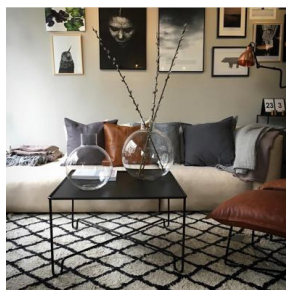

SOFFBORD

SIDEBOARDS

SPEGLAR

ACCESSOARER

COCO MOON SOFA TABLE

Design: Caroline Ek

Dimensions: ø 110 cm H 45 cm

Materials: Sheet metal and steel

Article numbers:

100900 Panther black

100910 Labrador brown

COCO GLOBE SOFA TABLE

Design: Caroline Ek

Dimensions: ø 90 cm H 42 cm

Materials: Sheet metal and steel

Article numbers: