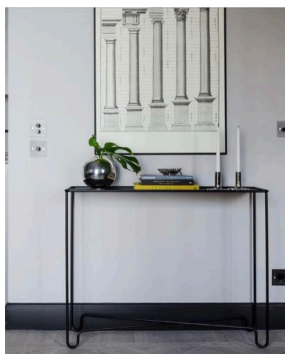

SOFFBORD

SIDEBOARDS

SPEGLAR

ACCESSOARER

COCO MOON SOFA TABLE

Design: Caroline Ek

Dimensions: ø 110 cm H 45 cm

Materials: Sheet metal and steel